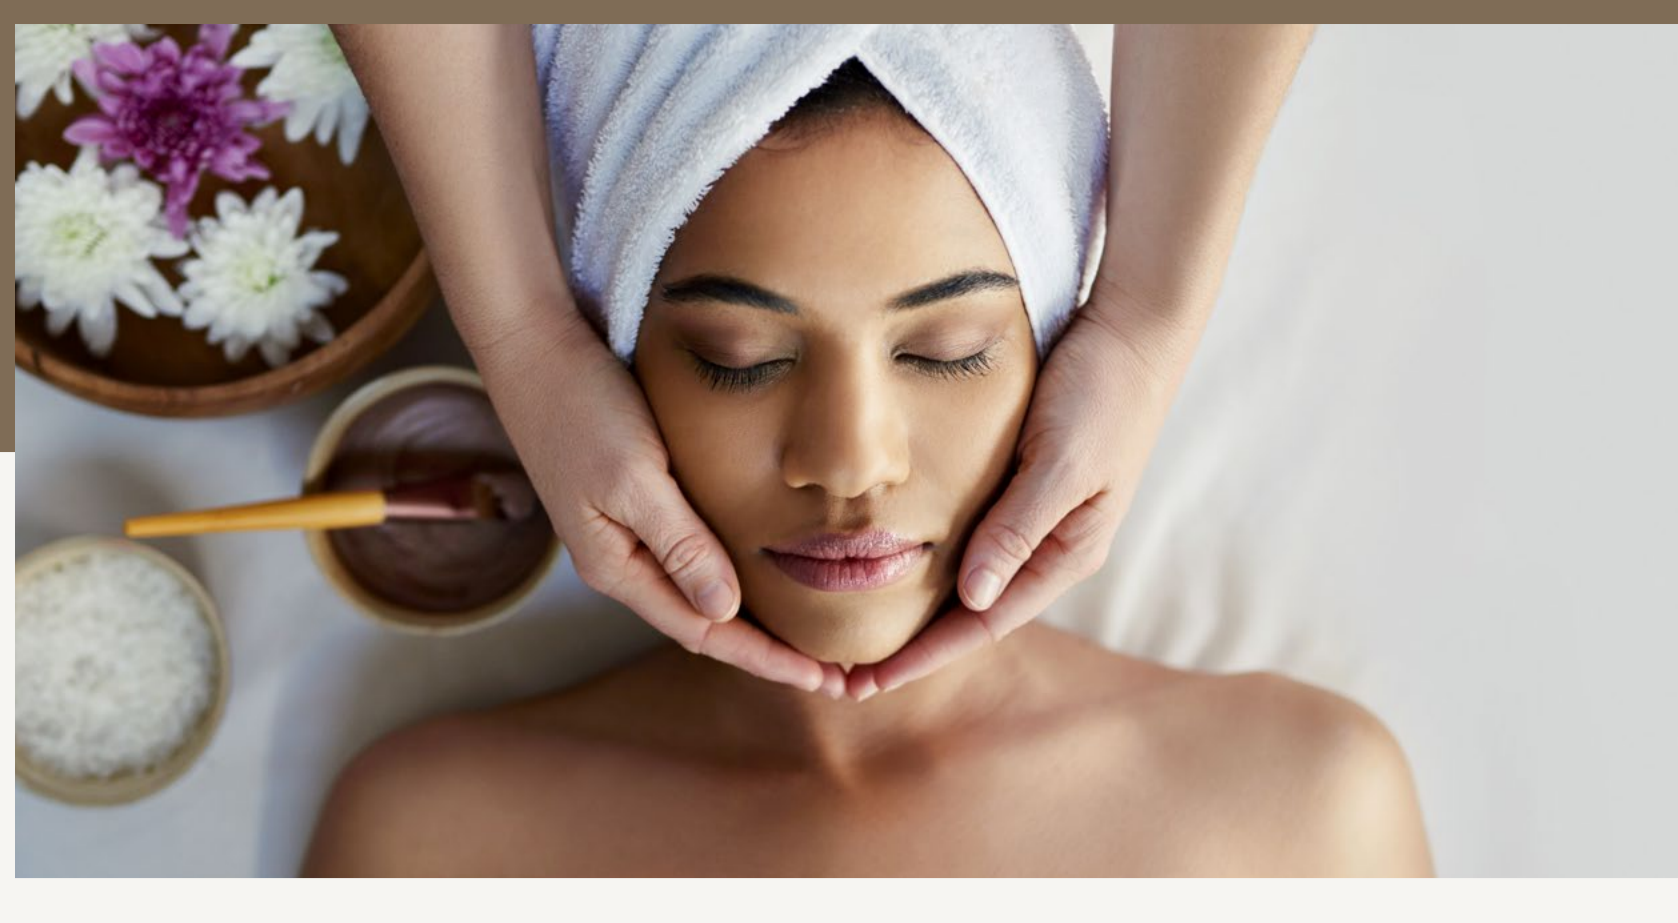

Price List

Our signature services are indicated with the Mandara symbol.

Our locally-inspired, indigenous treatments are indicated with the Location symbol.

BODY

FIRE & ICE MASSAGE 90 MIN | 75 MIN | 60 MIN	$290 | $255 | $220
COCONUT POULTICE MASSAGE 90 MIN | 75 MIN | 60 MIN	$290 | $255 | $220
MANDARA DEEP TISSUE MASSAGE 90 MIN | 75 MIN | 60 MIN	$290 | $255 | $220
HAWAIIAN LOMI LOMI MASSAGE 90 MIN | 75 MIN | 60 MIN	$275 | $240 | $205
BALINESE MASSAGE 90 MIN | 75 MIN | 60 MIN	$275 | $240 | $205
PEACEFUL PREGNANCY MASSAGE 60 MIN	$205
REIKI 90 MIN | 60 MIN | 30 MIN	$260 | $190 | $120
MANDARA CUSTOMIZED MASSAGE 90 MIN | 75 MIN | 60 MIN	$260 | $225 | $190
HAWAIIAN KU'UIPO MASSAGE (COUPLES MASSAGE) 90 MIN | 75 MIN | 60 MIN	$570 | $500 | $ 430

BODY ENHANCEMENTS

ENRICH YOUR EXPERIENCE*	
FRANGIPANI NOURISHING HAIR AND SCALP TREATMENT	$35
HOT STONE THERAPY	$35
BAMBOO THERAPY	$35
STICKS AND STONES	$35
CONDITIONING FOOT TREATMENT	$35
WARMING PARAFFIN TREATMENT	$25
EXTEND YOUR EXPERIENCE**	
CELLUTOX AROMA SPA OCEAN WRAP 60 MIN	$205
MUSCLEASE AROMA SPA OCEAN WRAP 60 MIN	$205
REFLEXOLOGY 30 MIN	$120
TROPICAL HAWAIIAN BODY SCRUB 60 MIN	$205
CITRUS BODY GLOSS 30 MIN	$115
EXOTIC FRANGIPANI MONOI SALT GLOW 30 MIN	$115
EXOTIC LIME AND GINGER SALT GLOW 30 MIN	$115
MANDARA COFFEE AND COCONUT MILK BODY POLISH 30 MIN	$115
WELLNESS WONDERS 15 MIN	$55
<i>Choose from Breathing Release, Myofascial Release, Sound Wave Therapy or Acupressure - Hands & Feet.</i>	

For your convenience, a 20% service charge in lieu of gratuity will be automatically applied to the final bill.

* Enrich your experience with a service enhancement that is built-in to your service without adding time.

** Extend your experience with a service enhancement that adds time to your service.

[RETURN TO MAIN MENU](#)